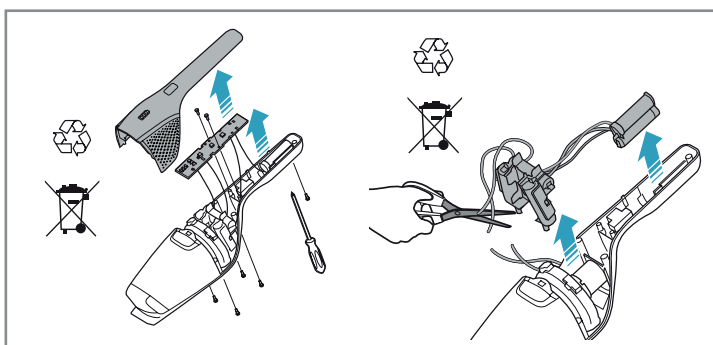

4h

100%

- FULLY CHARGED
- 75-100%
- 50-75%
- 25-50%
- RECHARGING NEEDED

Min Mode ~ 45 min

Max Mode ~ 16 min

PUSH

Max → [Pause] → Min

Car Kit
KIT 360+
PNC: 900 168 340