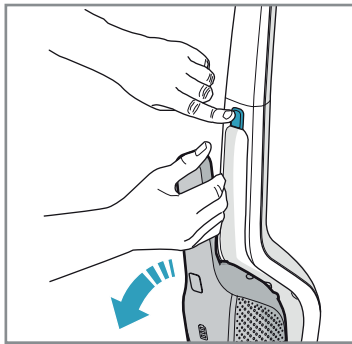

4h

100%

- FULLY CHARGED
- 75-100%
- 50-75%
- 25-50%
- RECHARGING NEEDED

Min Mode ~ 45 min

Max Mode ~ 16 min

PUSH

Max → [Pause] → Min