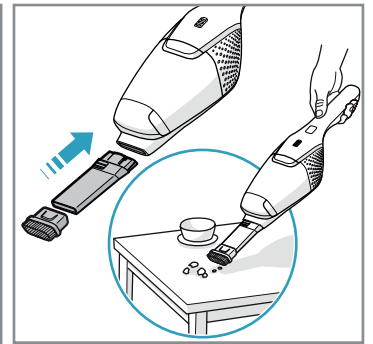

4h

100%

- FULLY CHARGED
- 75-100%
- 50-75%
- 25-50%
- RECHARGING NEEDED

Min Mode ~ 45 min

Max Mode ~ 16 min

PUSH

Max → [Pause] → Min