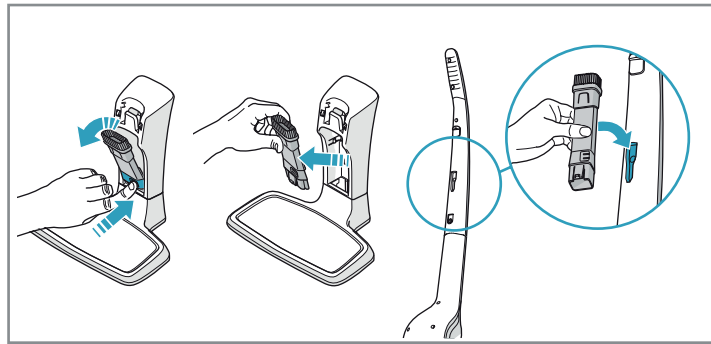

4h

100%

- FULLY CHARGED
- 75-100%
- 50-75%
- 25-50%
- RECHARGING NEEDED

Min Mode ~ 45 min

Max Mode ~ 16 min

PUSH

Max → [Pause] → Min