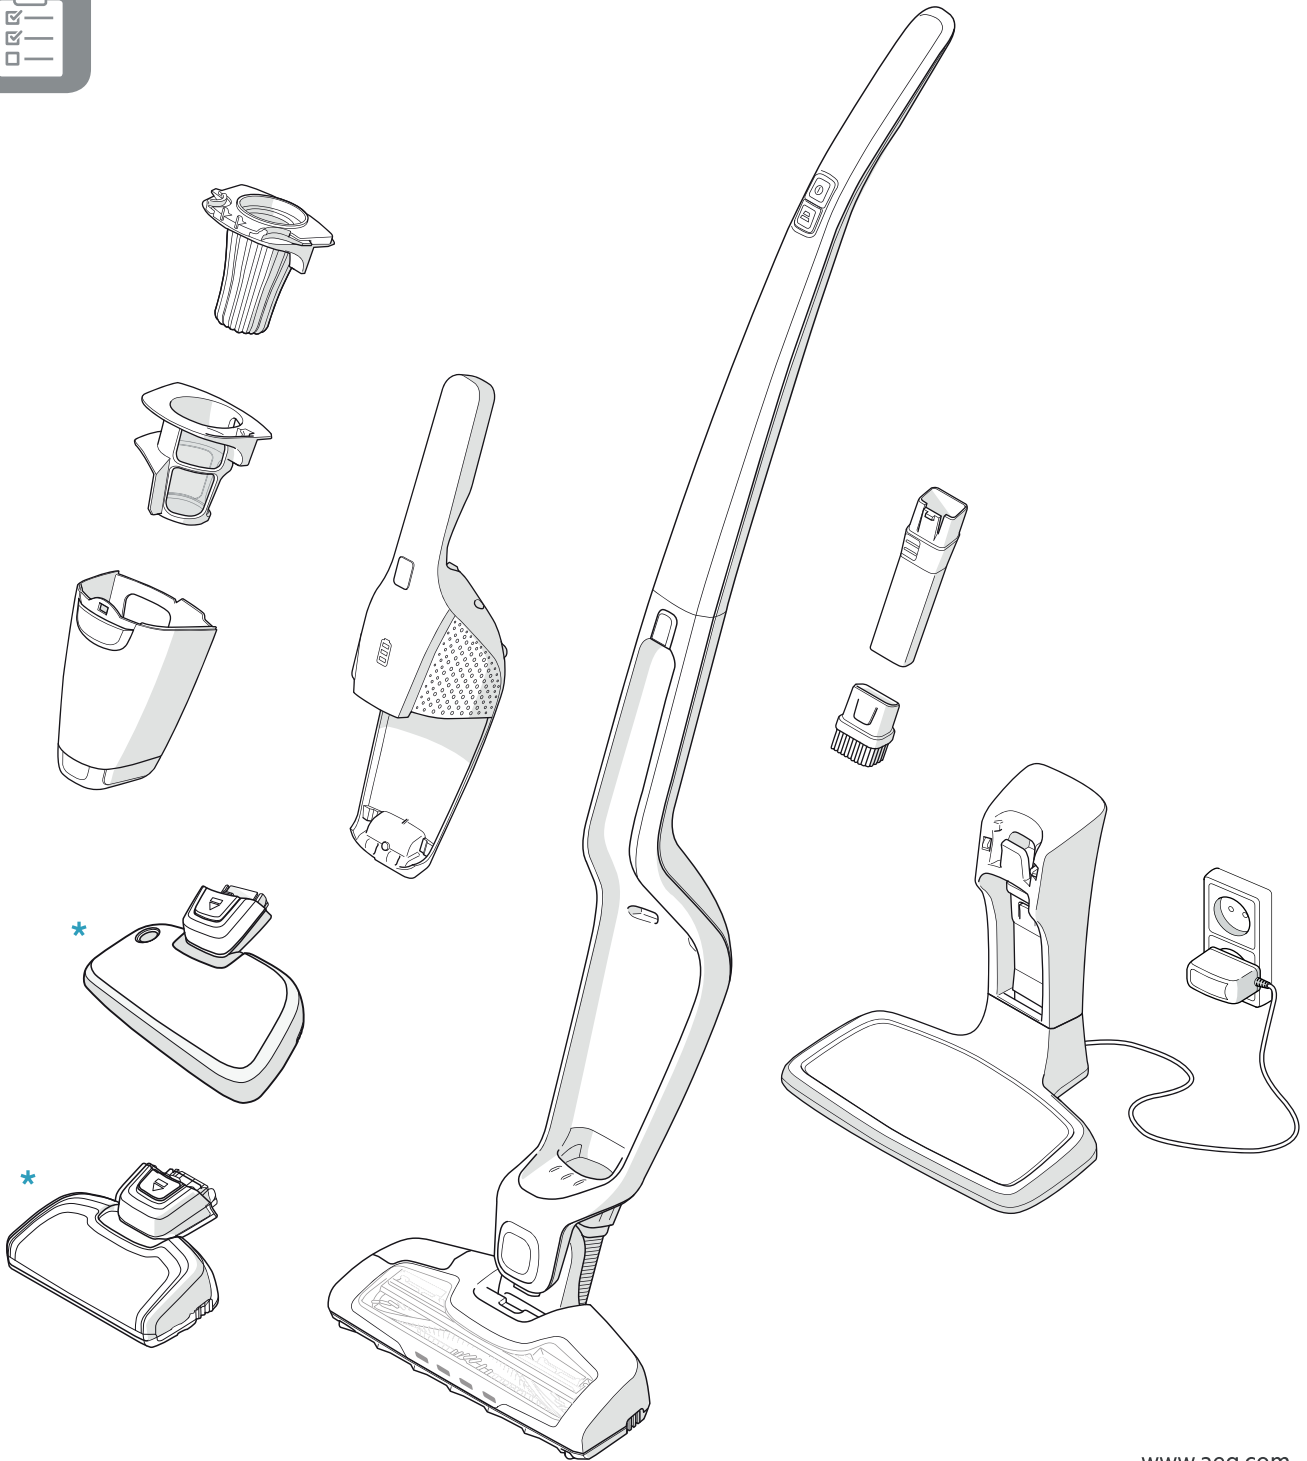

AEG

www.aeg.com

support.emea.aeg.com