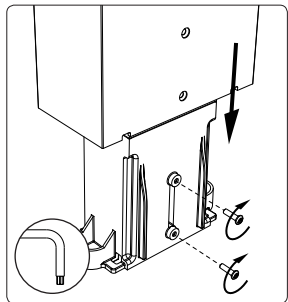

Incl.

9

Philips Lighting Contact Centre
Int. Business Reply Service
I.B.R.S. / C.C.R.I. Numéro 10461
5600 VB Eindhoven
Pays-Bas / The Netherlands

www.philips.com/homelighting
☎ +800 7445 4775

4404.018.10001
Last update: 05/11/10