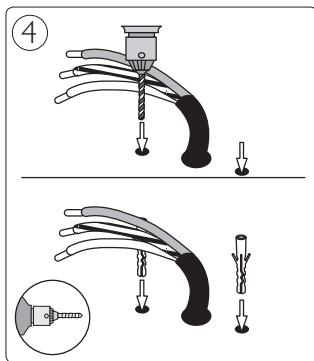

Incl.

9

Philips Lighting Contact Centre
Int. Business Reply Service
I.B.R.S. / C.C.R.I. Numéro 10461
5600 VB Eindhoven
Pays-Bas / The Netherlands

www.philips.com/homelighting
☎ +800 7445 4775

4404.018.10001
Last update: 05/11/10