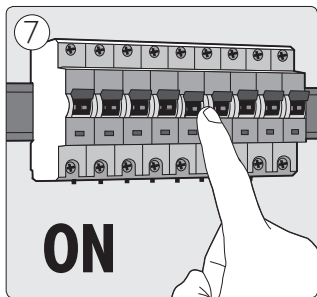

# PHILIPS

Incl.

Excl.

Philips Lighting Contact Centre  
Int. Business Reply Service  
I.B.R.S. / C.C.R.I. Numéro 10461  
5600 VB Eindhoven  
Pays-Bas / The Netherlands

[www.philips.com/homelighting](http://www.philips.com/homelighting)  
☎ +800 7445 4775