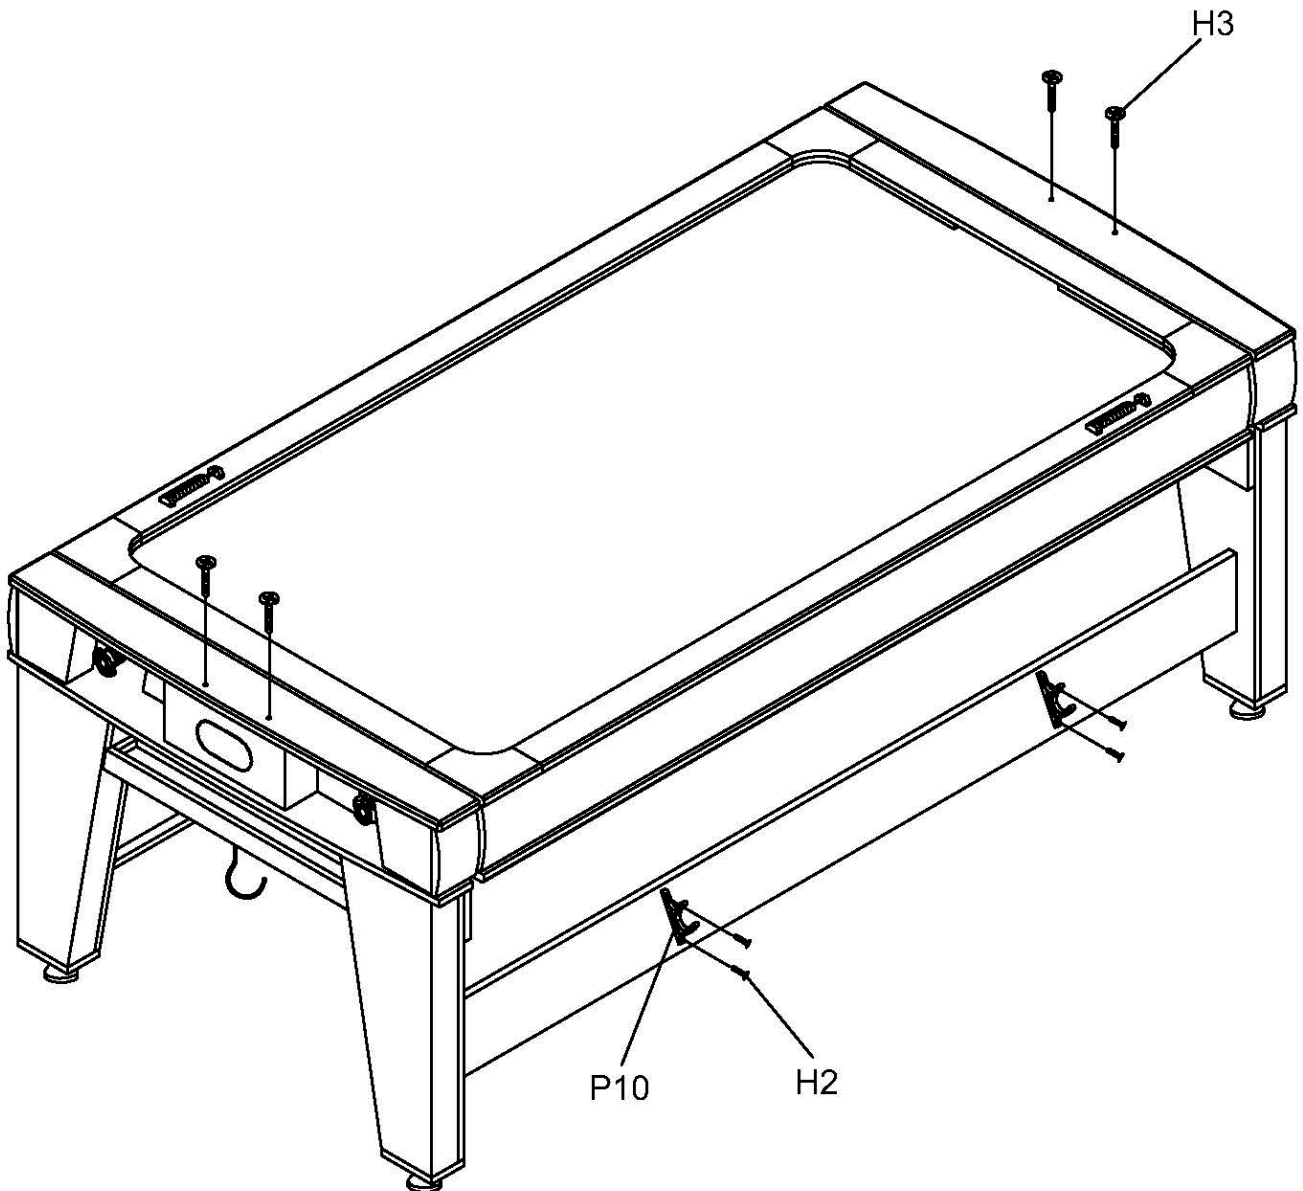

						
P3	2x	P4A	P4B	P11	H4 6x	H5 12x
						
					H9 6x	H10 12x

REVERSO

A040.006.00

	M8 x 3/4"	3/16" x 1-3/4"	
P10	2x H2	4x H3	4x

3. GUARANTEE

Pragma / Cougar Games provides a 2-year guarantee on the Reverso when properly used in respect of the joints and accessories.