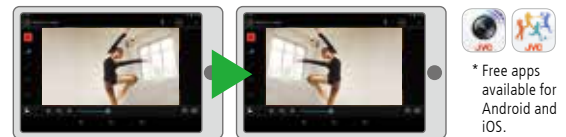

- Various Functions using Tablet and Apps*