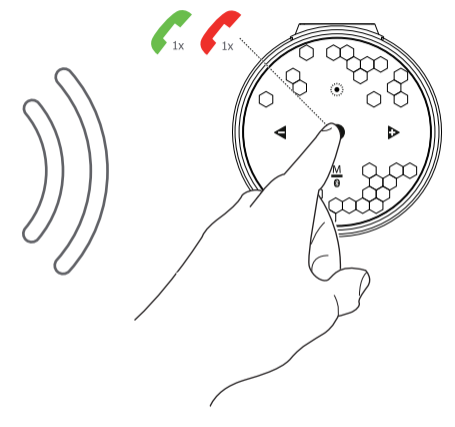

4. Phone call

5. MP3 Player

USB

CARD

SD card: MicroSD, MicroSDHC
Format: FAT32
File Format: MP3, WMA, WAV
Max Songs: 65500

6. Wired - setup

AUX

FAQ

1. Charging

2. Wireless - setup 1/2

Wireless - setup 2/2

3. Play music