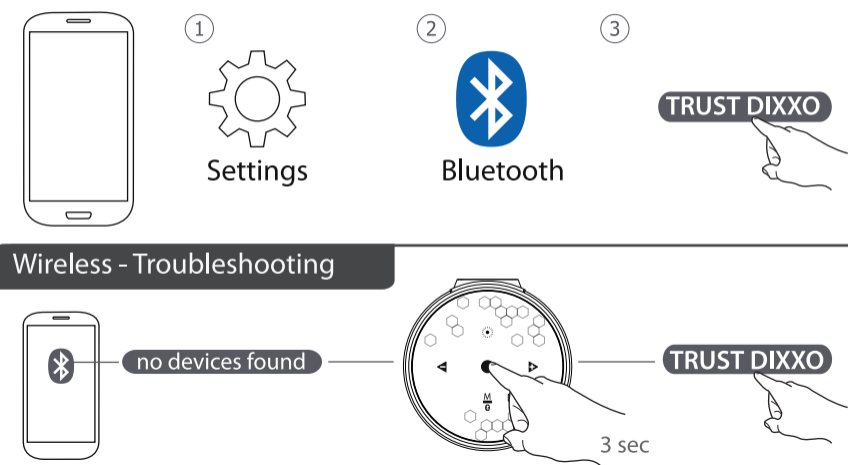

Frequently asked questions
<http://www.trust.com/20419/faq>

Trust International BV
Laan van Barcelona 600
3317DD, Dordrecht, NL

© 17-3-2015 Trust International BV All rights reserved.

Quick Installation Guide
DIXXO - Wireless Speaker

1. Charging

2. Wireless - setup 1/2

Wireless - setup 2/2

3. Play music