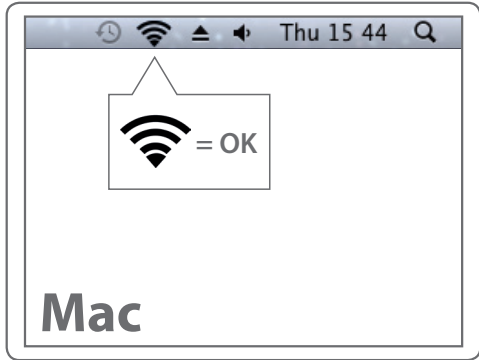

D

Done.
Enjoy!

Trouble? www.sitecom.com/helpdesk