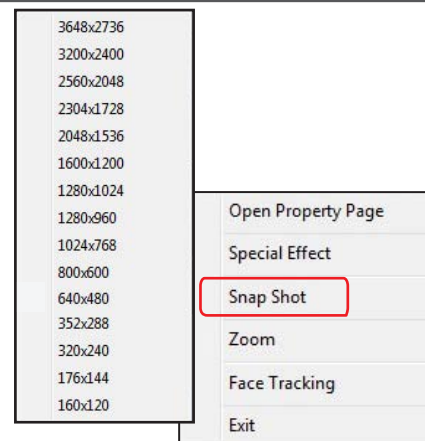

- No Effect
- Aged Photo
- Canvas
- Emboss
- Neon Light
- Invert
- Motion
- Spread
- Shear
- Monitor
- Ellipse
- Alien Map
- Glass Title
- Wind
- Magic Mirror
- Mosaic
- TV Effect
- Post Card
- Flower
- Jungle
- Television
- Magazine
- Computer
- Aim**
- Paper
- Snow
- Magnifier