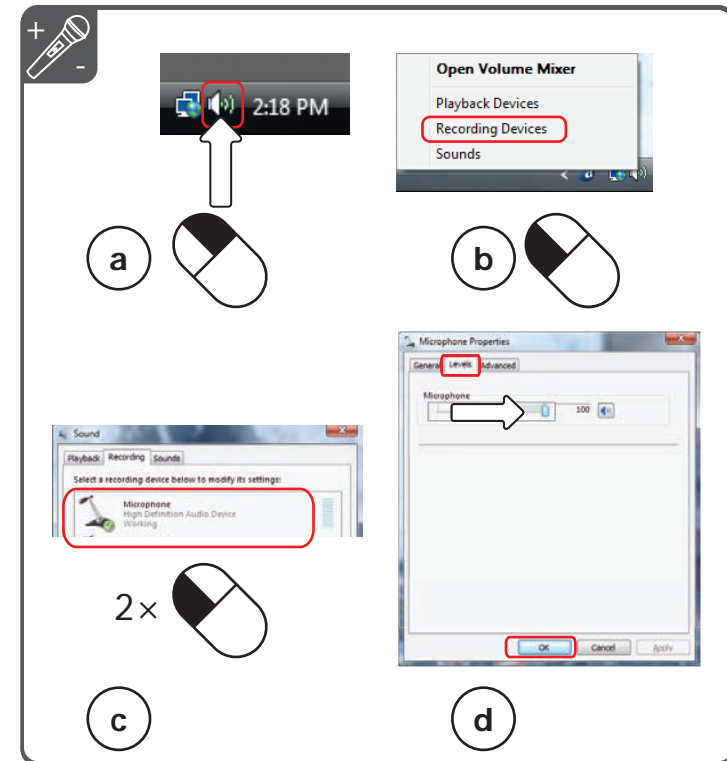

Quick Installation Guide

PRIMO WEBCAM

17405