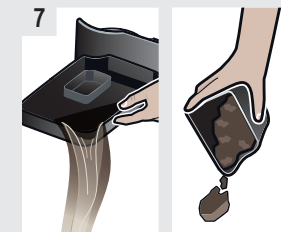

3 ca. 3 Sek.
approx. 3 sec.

4 EINSTELLUNGEN
REINIGEN
CALC'N'CLEAN → START
UHR ANZEIGEN

SETTINGS
CLEAN
CALC'N'CLEAN → START
SHOW CLOCK