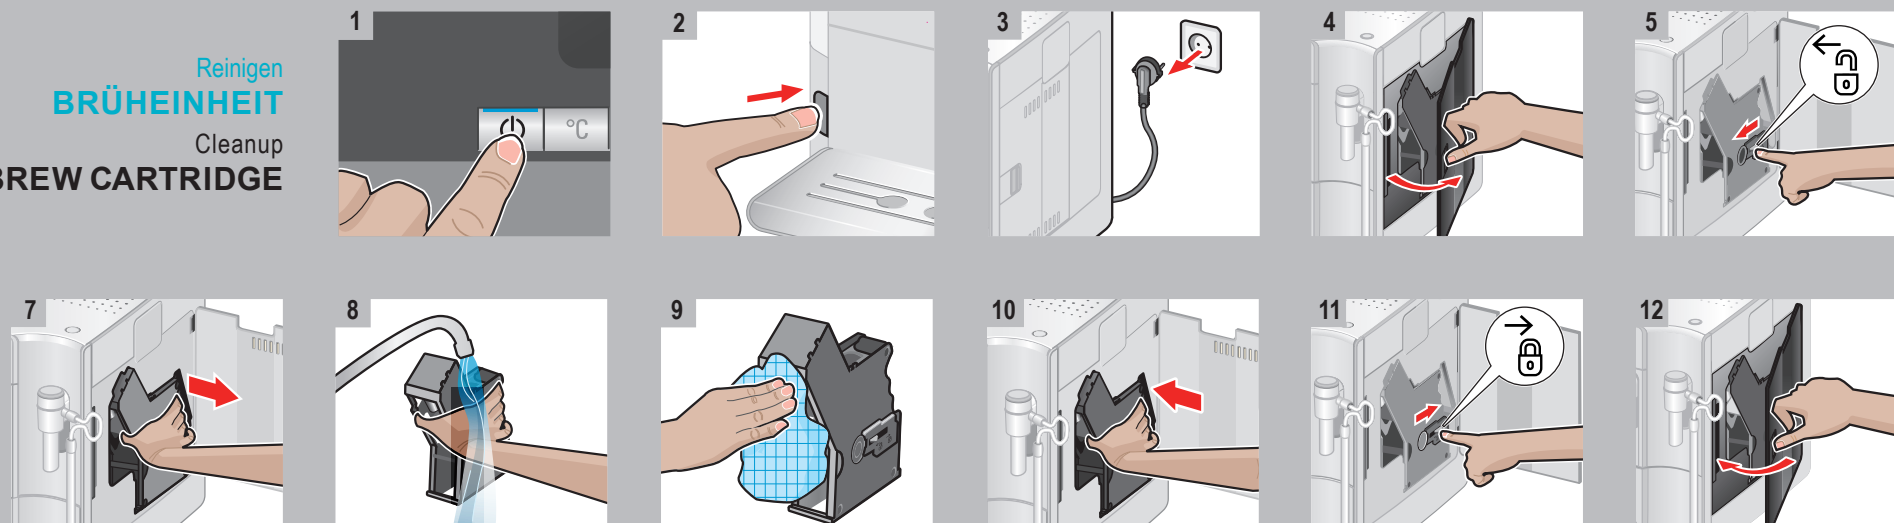

Service-Programm  
**CALC'N'CLEAN**  
Service Program  
**CALC'N'CLEAN**

1 ESPRESSO   
SERVICE- CALC'N'CLEAN  
→I-TASTE 3 SEK.

ESPRESSO   
SERVICE- CALC'N'CLEAN  
→I-BUTTON 3 SEC.

3  ca. 3 Sek.  
approx. 3 sec.