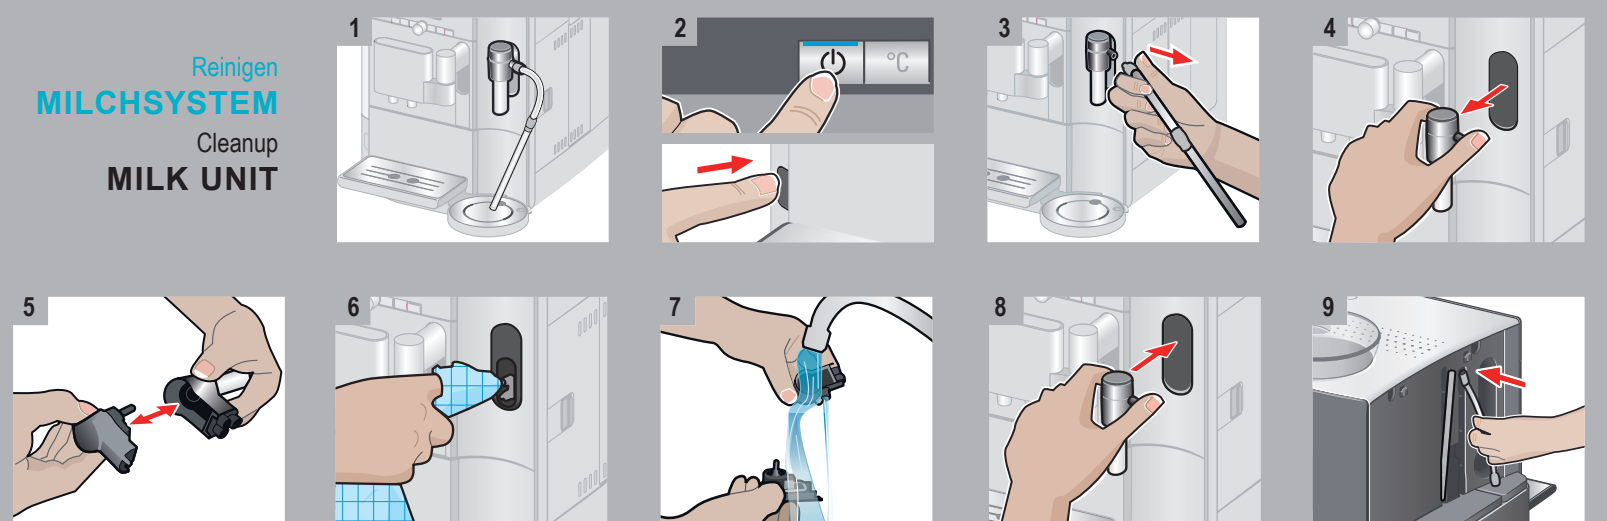

Reinigen
MILCHSYSTEM
Cleanup
MILK UNIT