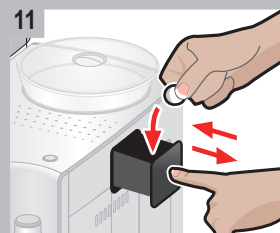

10 REINIGUNGSPROGRAMM
LÄUFT

CLEANING