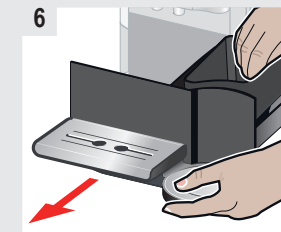

3 ca. 3 Sek.
approx. 3 sec.

4 EINSTELLUNGEN
REINIGEN
CALC'N'CLEAN → START
UHR ANZEIGEN

SETTINGS
CLEAN
CALC'N'CLEAN → START
SHOW CLOCK