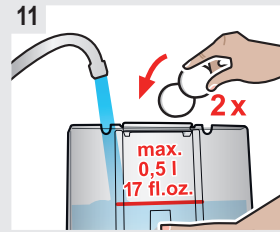

9 ca. 1 Min.
approx. 1 min.