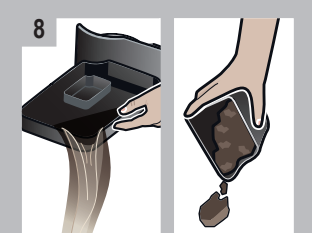

1 ESPRESSO   
SERVICE - REINIGEN  
→I-TASTE 3 SEK.

ESPRESSO   
SERVICE - CLEANING  
→I-BUTTON 3 SEC.

4  ca. 3 Sek.  
approx. 3 sec.

5 EINSTELLUNGEN  
ENTKALKEN  
REINIGEN → START  
CALC'N'CLEAN

SETTINGS  
DESCALE  
CLEAN → START  
CALC'N'CLEAN