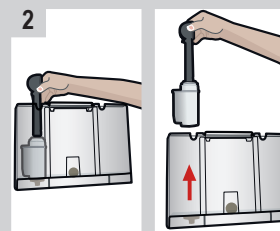

Service-Programm
ENTKALKEN
Service Program
DESCALING

1 ESPRESSO
SERVICE - ENTKALKEN
→I-TASTE 3 SEK.

ESPRESSO
SERVICE - DESCALE
→I-BUTTON 3 SEC.