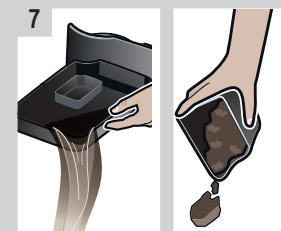

3 ca. 3 Sek.
approx. 3 sec.

4 EINSTELLUNGEN
WASSERHÄRTE
ENTKALKEN → START
REINIGEN

SETTINGS
WATER HARDNESS
DESCALE → START
CLEAN