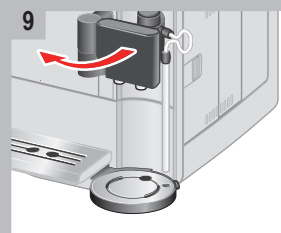

1 ESPRESSO   
SERVICE - REINIGEN  
→I-TASTE 3 SEK.

ESPRESSO   
SERVICE - CLEANING  
→I-BUTTON 3 SEC.

4  ca. 3 Sek.  
approx. 3 sec.

5 EINSTELLUNGEN  
ENTKALKEN  
REINIGEN → START  
CALC'N'CLEAN

SETTINGS  
DESCALE  
CLEAN → START  
CALC'N'CLEAN