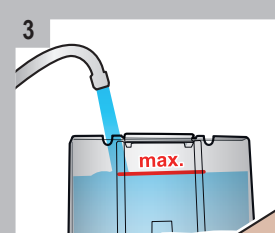

Service-Programm
REINIGEN
Service Program
CLEANING

1 ESPRESSO
SERVICE - REINIGEN
→I-TASTE 3 SEK.

ESPRESSO
SERVICE - CLEANING
→I-BUTTON 3 SEC.