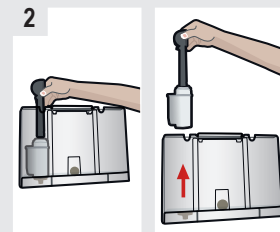

Service-Programm  
**CALC'N'CLEAN**  
Service Program  
**CALC'N'CLEAN**

1 ESPRESSO   
SERVICE- CALC'N'CLEAN  
→I-TASTE 3 SEK.

ESPRESSO   
SERVICE- CALC'N'CLEAN  
→I-BUTTON 3 SEC.

3  ca. 3 Sek.  
approx. 3 sec.