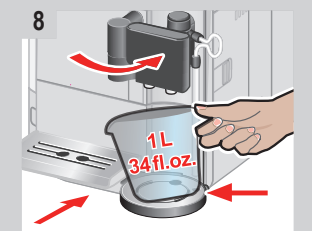

3 ca. 3 Sek.
approx. 3 sec.

4 EINSTELLUNGEN
WASSERHÄRTE
ENTKALKEN → START
REINIGEN

SETTINGS
WATER HARDNESS
DESCALE → START
CLEAN