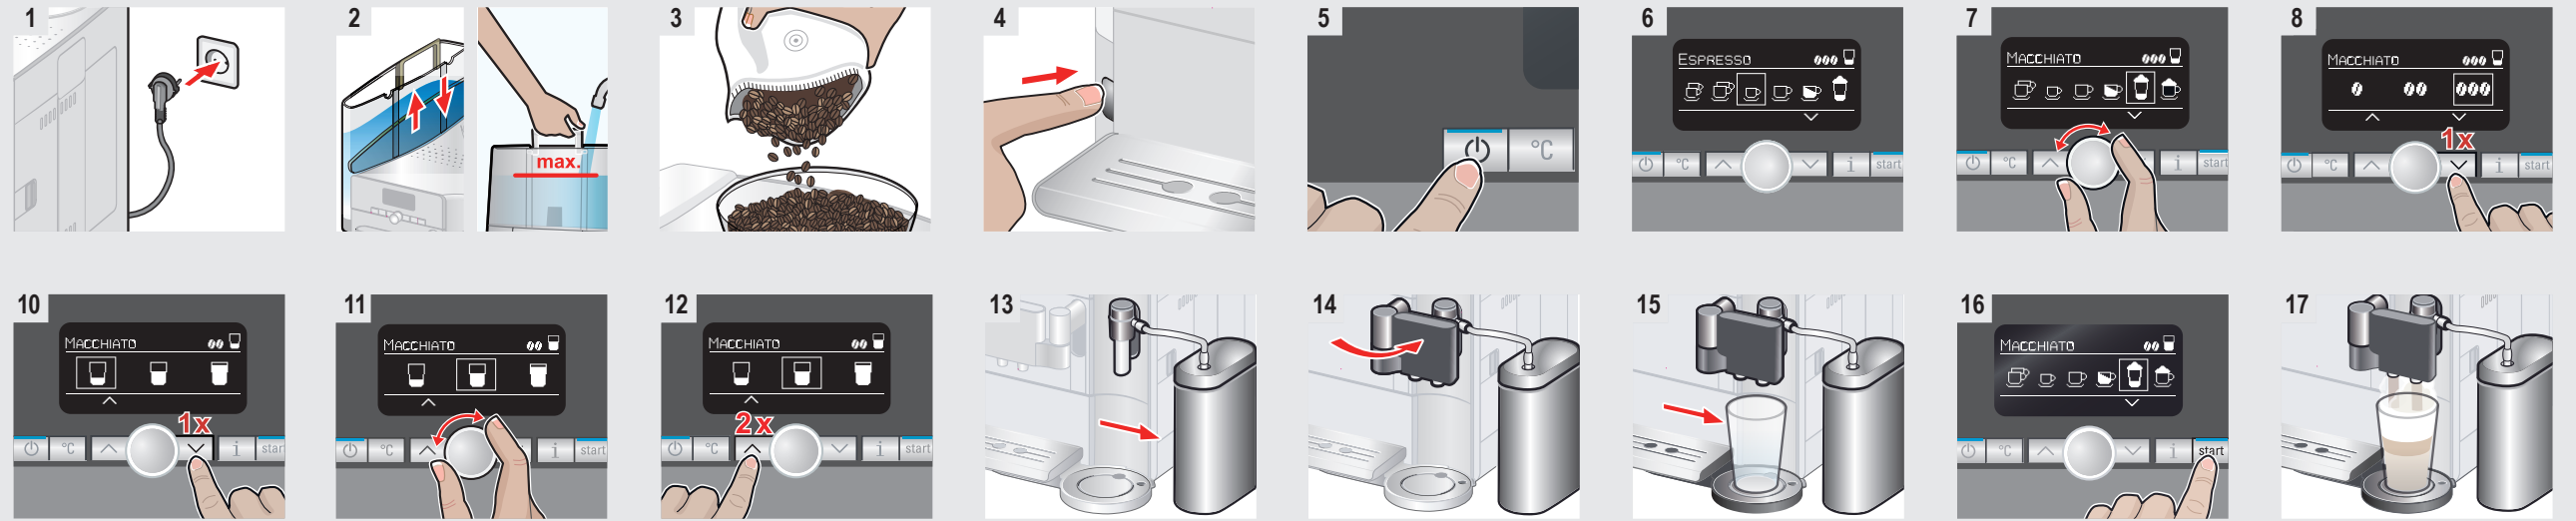

Ein Beispiel Zubereitung
MACCHIATO
Sample Preparation
MACCHIATO