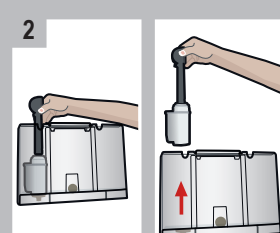

Service-Programm
REINIGEN
Service Program
CLEANING

1 ESPRESSO
SERVICE - REINIGEN
→I-TASTE 3 SEK.

ESPRESSO
SERVICE - CLEANING
→I-BUTTON 3 SEC.