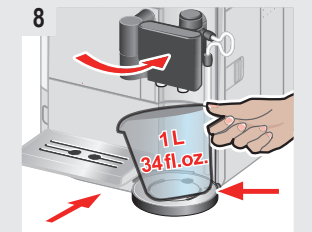

3 ca. 3 Sek.
approx. 3 sec.

4 EINSTELLUNGEN
REINIGEN
CALC'N'CLEAN → START
UHR ANZEIGEN

SETTINGS
CLEAN
CALC'N'CLEAN → START
SHOW CLOCK