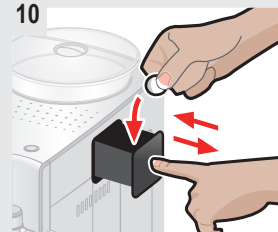

9 ca. 1 Min.
approx. 1 min.