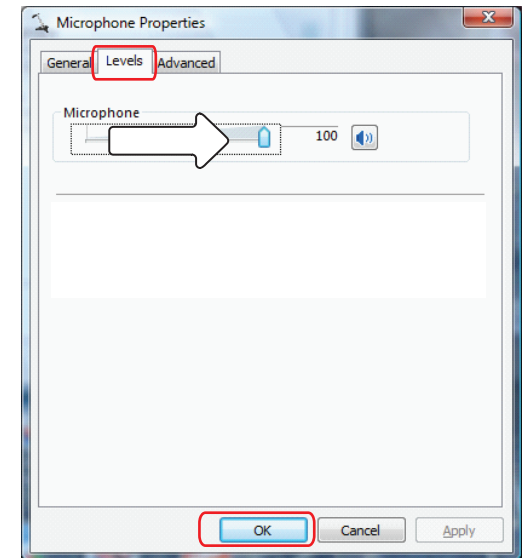

Quick Installation Guide

Pulsar Headset

16976

1

2

3

Windows 7 / Vista
Windows XP →

6

4

5