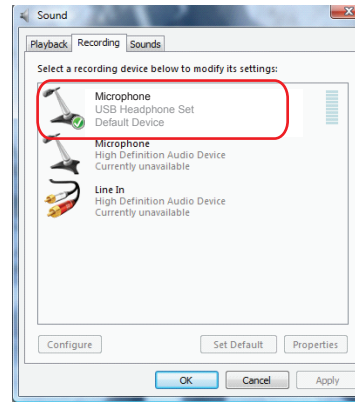

3

Windows 7 / Vista
Windows XP →

6

4